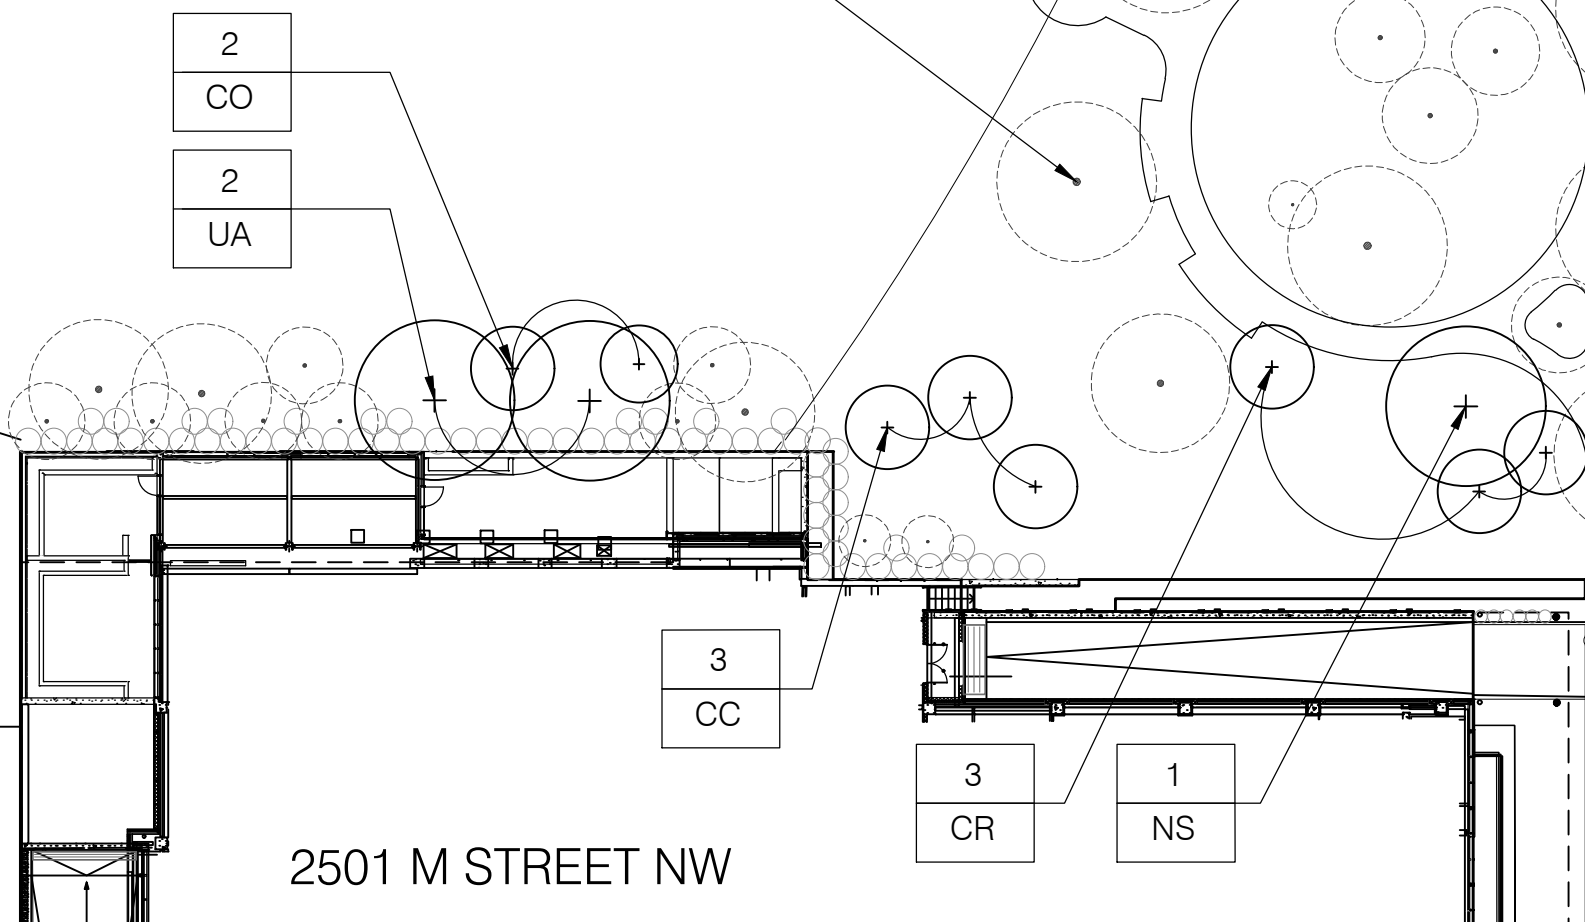

P:\FRANCIS FIELD REVISED\4 DRAWINGS\1 DWG\1 BASE-L-sp-V1609 post 2501 M construction.dwg -- Thursday November 29, 2018, 11:34am

PLANT SCHEDULE

TREES					
QTY.	KEY	BOTANICAL NAME	COMMON NAME	SIZE	SPACING
3	CR	<i>Chionanthus retusus</i>	Chinese Fringe Tree	6'-7' Ht	As Shown
3	CC	<i>Cercis canadensis</i>	Eastern Red Bud	2" caliper	As Shown
1	NS	<i>Nyssa sylvatica</i> 'wildfire'	Black gum	2.5"-3" caliper	As Shown
2	UA	<i>Ulmus americana</i> 'Jefferson'	Jefferson Elm	3"-3.5" caliper	As Shown
2	CO	<i>Cornus kousa</i>	Korean Dogwood	6'-7' Ht.	As Shown

Existing tree, typ.

OCULUS

1611 CONNECTICUT AVE NW
3rd FLOOR
WASHINGTON DC 20009

p 202.588.5454
WWW.OCULUS.INFO

FRANCIS FIELD

PROJECT:

ADDITIONAL TREE PLANTING

11/29/18

DATE:

SCALE: 1"=30'

SCALE:

L.01

SHEET NUMBER: